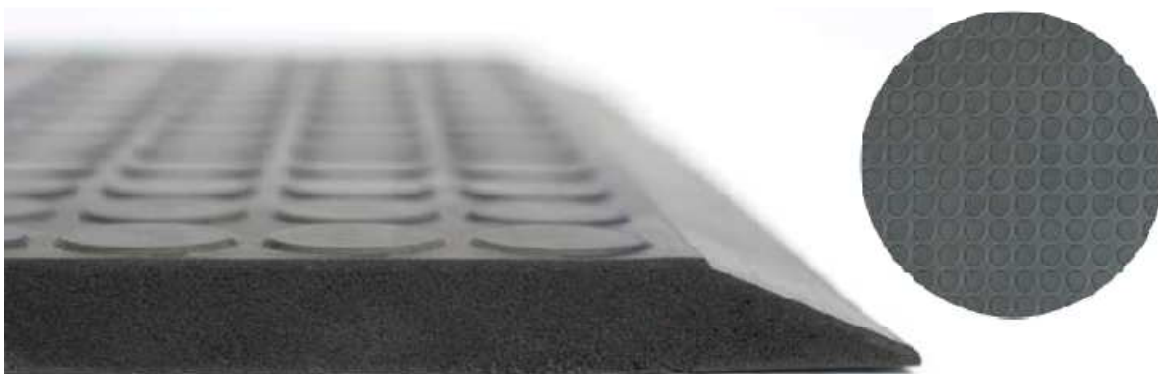

Rev. 10/07

The Basic Smooth is a lower-density polyurethane material with an anti-fatigue profile. This flat mat is ideal for dry, non-critical environments combining both sitting and standing work areas. No smooth matting available delivers as much relief and comfort at this price.

**ERGOMAT Basic Smooth**

**Unmatched Safety Features**

- Molded beveled edges
  - They will never curl up, eliminating tripping hazards
- Any size, any shape, always in one piece
  - No overlapping or worn out connecting mats, also eliminating tripping hazards